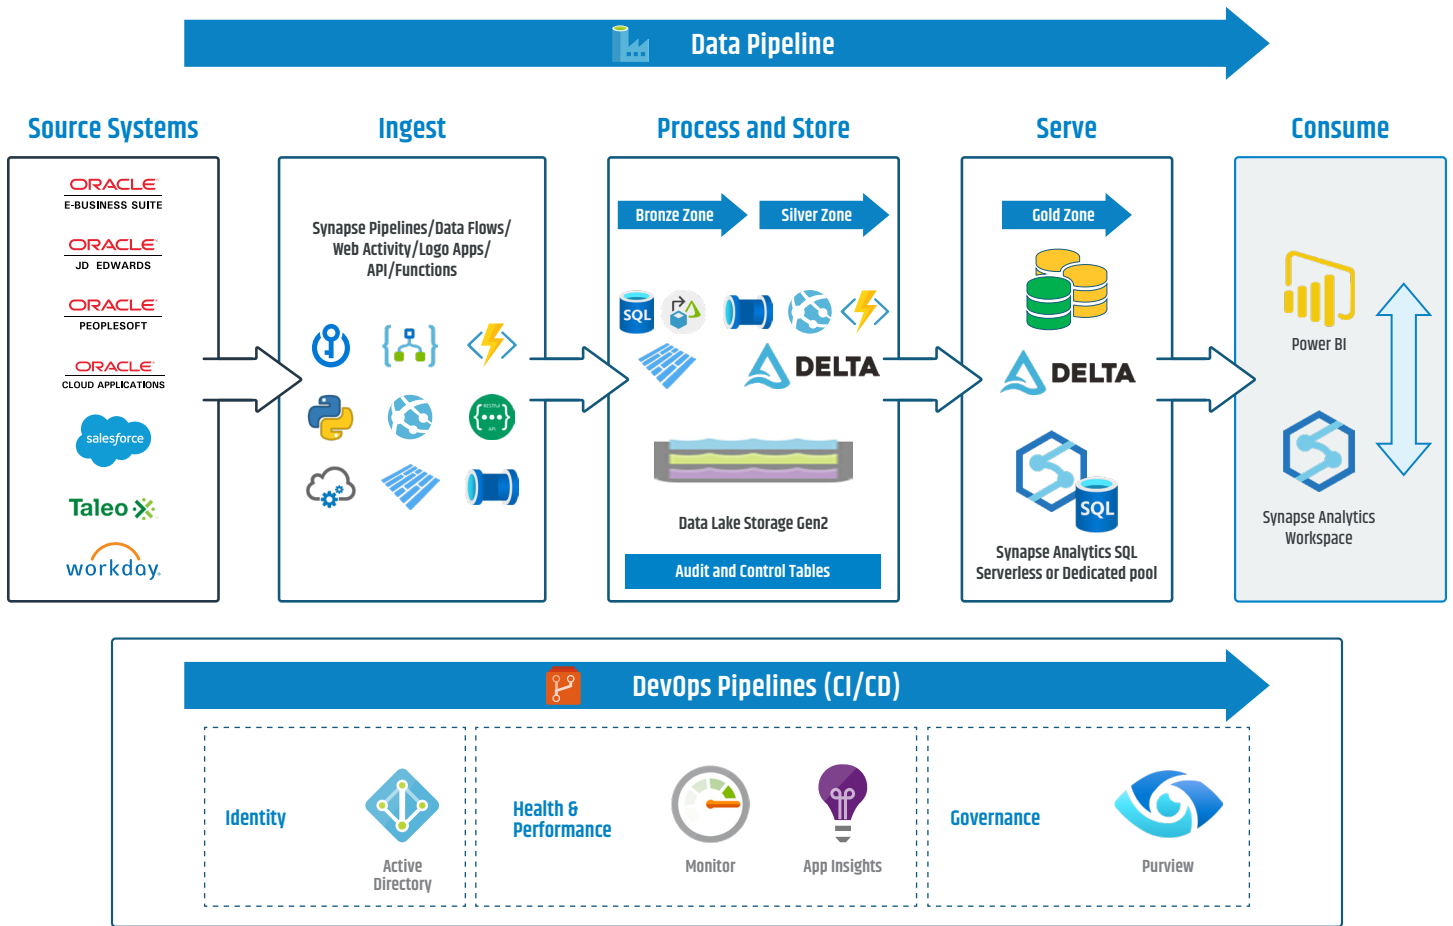

Architecture for Apps Associates Analytics Accelerators for Azure and Power BI

Accelerate, Don't Hesitate

With Azure and Power BI as your new Cloud data platform, implementation is more rapid than ever before. Apps will collaborate with you to install and configure our Azure and Power BI Analytics Accelerators and load data from supported data sources such as Oracle ERP within 4 weeks - flat.

Although data can be extracted from any source system, below are the source systems automatically supported by Apps Associates Analytics Accelerators:

ORACLE
E-BUSINESS SUITE

ORACLE
CLOUD APPLICATION

ORACLE
JD EDWARDS

ORACLE
PEOPLESFT

ORACLE
ENTERPRISE PERFORMANCE
MANAGEMENT SYSTEM

salesforce

workday

With Apps' extensive knowledge of Microsoft Azure, Power BI, MS Fabric and related ML and AI technologies, our Analytics Accelerators have been the answer when it comes to rapidly improving access to data and gaining deeper insights. Head to our [Data and Analytics homepage](#), or call us at +1.855.466.5066, to learn how you can leverage the power and flexibility of Microsoft Azure and Power BI to improve analytics and achieve strategic business objectives.

apps associates®

Our Strategic Partners

Microsoft Gold Partner | ORACLE Partner

aws PARTNER Premier Tier Services | snowflake SERVICES PARTNER SELECT | salesforce PARTNER